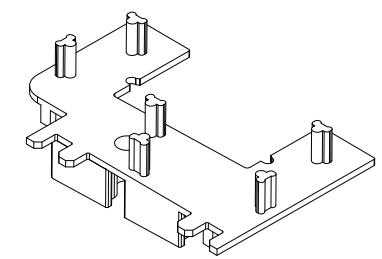

Base Packer (Black) 709081 (M00081)

Jamb Packer (White) 709082 (M00082)

Letter Plate Cover Moulding (Black) 709194 (M00194)
(For use with a Yale 10" Wellseal Letter Plate)

Insert (Black) 709047 (P01047)

11-800-P Woolpile 744226 (H00226)

20-800-P 55mm Woolpile 744778 (H01778)

Mechanical Joint Moulding (White or Black) 109058

Mechanical Joint Reinforcement 115112

Mechanical Joint Bracket 141405

Mechanical Joint Internal Bracket 141406

Mechanical Joint Pin 744786 (H01786)
M6 x 60 Cap Screw
744673 (H00673)