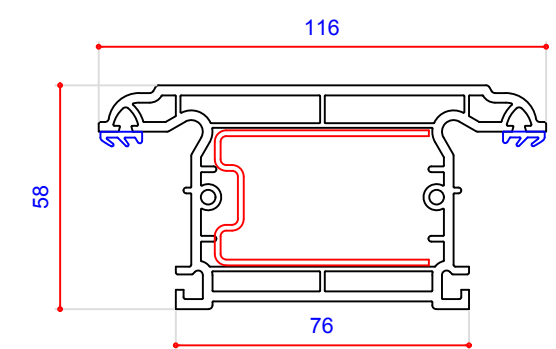

Patio Midrail 705252 (P58252)
Steel Channel 713166 (S00166)