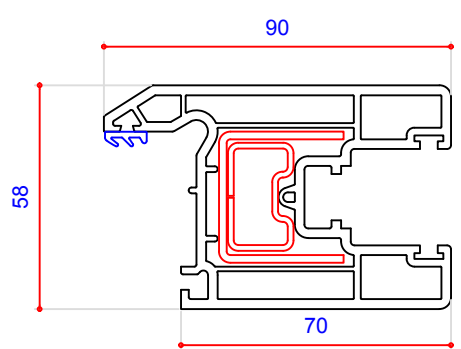

58mm Outer Frame 105178
Steel U Channel 113018
Steel Box 713104 (S51104)

Patio Sash 705151 (P58151)
Steel Channel 713029 (S00029)
*Steel Channel (Prep'd) 713804 (S00127)
Steel Box (400mm) 713119 (S00119)
Steel Box (4000mm) 713124 (S00124)