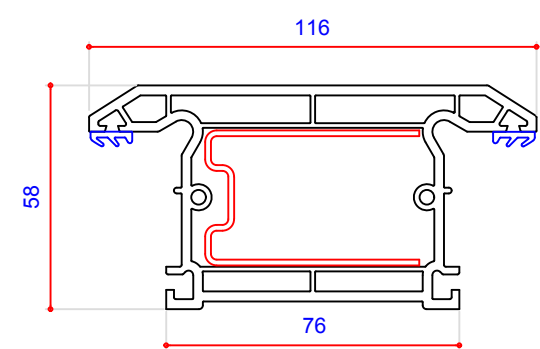

58mm Outer Frame 105178
Steel U Channel 113018
Steel Box 713104 (S51104)

Patio Sash 705151 (P58151)
Steel Channel 713029 (S00029)
*Steel Channel (Prep'd) 713804 (S00127)
Steel Box (400mm) 713119 (S00119)
Steel Box (4000mm) 713124 (S00124)

Patio Midrail 702152 (P58152)
Steel Channel 713166 (S00166)

Patio Sash 703251 (P58251)
Steel Channel 713029 (S00029)
*Steel Channel (Prep'd) 713804 (S00127)
Steel Box(400mm) 713119 (S00119)
Steel Box (4000mm) 713124 (S00124)