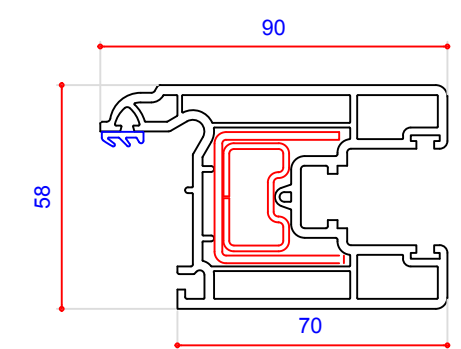

Patio Sash 703251 (P58251)
Steel Channel 713029 (S00029)
*Steel Channel (Prep'd) 713804 (S00127)
Steel Box(400mm) 713119 (S00119)
Steel Box (4000mm) 713124 (S00124)