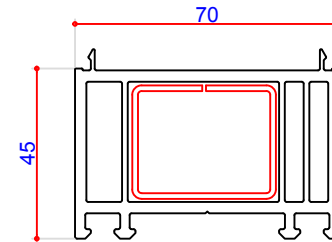

95mm Cill 110074
Steel U 35 x 19mm 113377
End Cap 109074

150mm Cill 110075
Steel U 38 x 19 113317
Steel Box 38 x 19 113245
End Cap 109075

Straight Cill Joint 109085
135° Cill Joint 109084
90° Cill Joint 109089

180mm Cill 110076
Steel U 35 x 19mm 113377
End Cap 109090

15mm Frame Extension 114037

30mm Frame Extension 114014
Steel Box 38 x 15mm 113073

45mm Frame Extension 114202
Steel Box 38 x 30mm 113271

225mm Cill 110106
Steel Box 15 x 25mm 113048
Steel L Box 35 x 23mm 113345
End Cap 109647

Clip-in Packer 109377

Drainage Cap 109267

Drip Bar 109122
End Cap 109141

Snap-on Head
Drip 109230

KEY:

- PVC Profile
- Gasket
- Steel
- Aluminium

DO NOT SCALE the drawings shown are visual representations only. VEKA PLC has the right to alter the designs, specification & descriptions without prior notice as part of our policy of continuous development and improvements.