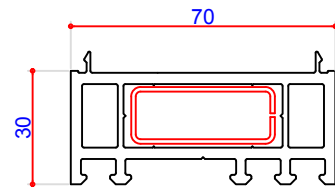

95mm Cill 110074
Steel U 35 x 19mm 113377
End Cap 109074

150mm Cill 110075
Steel U 38 x 19 113317
Steel Box 38 x 19 113245
End Cap 109075

Straight Cill Joint 109085
135° Cill Joint 109084
90° Cill Joint 109089

180mm Cill 110076
Steel U 35 x 19mm 113377
End Cap 109090

15mm Frame Extension 114037

30mm Frame Extension 114014
Steel Box 38 x 15mm 113073

45mm Frame Extension 114202
Steel Box 38 x 30mm 113271

225mm Cill 110106
Steel Box 15 x 25mm 113048
Steel L Box 35 x 23mm 113345
End Cap 109647

Clip-in Packer 109377

Drainage Cap 109267

Drip Bar 109122
End Cap 109141

Snap-on Head
Drip 109230

KEY:

- PVC Profile
- Gasket
- Steel
- Aluminium

DO NOT SCALE the drawings shown are visual representations only. VEKA PLC has the right to alter the designs, specification & descriptions without prior notice as part of our policy of continuous development and improvements.