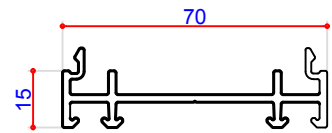

95mm Cill 110074
Steel U 35 x 19mm 113377
End Cap 109074

150mm Cill 110075
Steel U 38 x 19 113317
Steel Box 38 x 19 113245
End Cap 109075

Straight Cill Joint 109085
135° Cill Joint 109084
90° Cill Joint 109089

180mm Cill 110076
Steel U 35 x 19mm 113377
End Cap 109090

15mm Frame Extension 114037

30mm Frame Extension 114014
Steel Box 38 x 15mm 113073

45mm Frame Extension 114202
Steel Box 38 x 30mm 113271

225mm Cill 110106
Steel Box 15 x 25mm 113048
Steel L Box 35 x 23mm 113345
End Cap 109647

Clip-in Packer 109377

Drainage Cap 109267

Drip Bar 109122
End Cap 109141

Snap-on Head
Drip 109230

KEY:

- PVC Profile
- Gasket
- Steel
- Aluminium

DO NOT SCALE the drawings shown are visual representations only. VEKA PLC has the right to alter the designs, specification & descriptions without prior notice as part of our policy of continuous development and improvements.