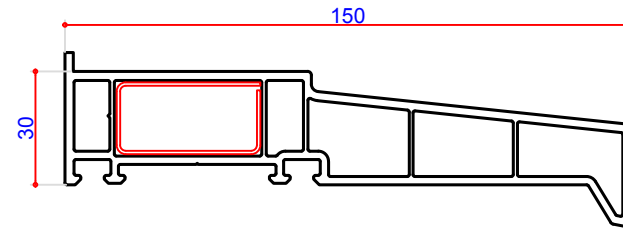

95mm Cill 110074
Steel U 35 x 19mm 113377
End Cap 109074

150mm Cill 110075
Steel U 38 x 19 113317
Steel Box 38 x 19 113245
End Cap 109075

Straight Cill Joint 109085
135° Cill Joint 109084
90° Cill Joint 109089

180mm Cill 110076
Steel U 35 x 19mm 113377
End Cap 109090

15mm Frame Extension 114037

30mm Frame Extension 114014
Steel Box 38 x 15mm 113073

45mm Frame Extension 114202
Steel Box 38 x 30mm 113271

225mm Cill 110106
Steel Box 15 x 25mm 113048
Steel L Box 35 x 23mm 113345
End Cap 109647

Clip-in Packer 109377

Drainage Cap 109267

Drip Bar 109122
End Cap 109141

Snap-on Head
Drip 109230

KEY:

- PVC Profile
- Gasket
- Steel
- Aluminium

DO NOT SCALE the drawings shown are visual representations only. VEKA PLC has the right to alter the designs, specification & descriptions without prior notice as part of our policy of continuous development and improvements.