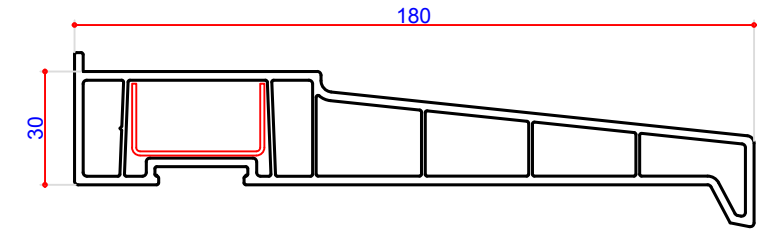

95mm Cill 110074
Steel U 35 x 19mm 113377
End Cap 109074

150mm Cill 110075
Steel U 38 x 19 113317
Steel Box 38 x 19 113245
End Cap 109075

Straight Cill Joint 109085
135° Cill Joint 109084
90° Cill Joint 109089

180mm Cill 110076
Steel U 35 x 19mm 113377
End Cap 109090

15mm Frame Extension 114037

30mm Frame Extension 114014
Steel Box 38 x 15mm 113073

45mm Frame Extension 114202
Steel Box 38 x 30mm 113271

225mm Cill 110106
Steel Box 15 x 25mm 113048
Steel L Box 35 x 23mm 113345
End Cap 109647

Clip-in Packer 109377

Drainage Cap 109267

Drip Bar 109122
End Cap 109141

Snap-on Head
Drip 109230

KEY:

- PVC Profile
- Gasket
- Steel
- Aluminium

DO NOT SCALE the drawings shown are visual representations only. VEKA PLC has the right to alter the designs, specification & descriptions without prior notice as part of our policy of continuous development and improvements.