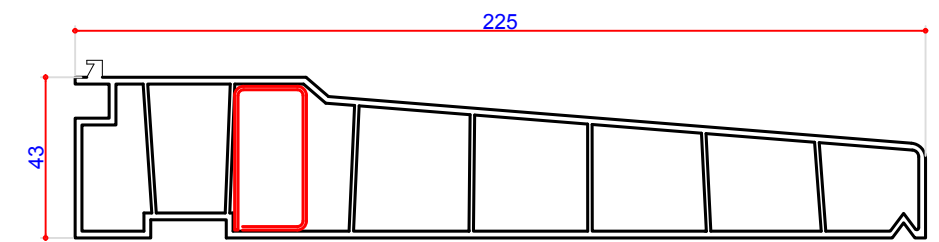

180mm Cill 110076
Steel U 35 x 19mm 113377
End Cap 109090

15mm Frame Extension 114037

30mm Frame Extension 114014
Steel Box 38 x 15mm 113073

45mm Frame Extension 114202
Steel Box 38 x 30mm 113271

225mm Cill 110106
Steel Box 15 x 25mm 113048
Steel L Box 35 x 23mm 113345
End Cap 109647

Clip-in Packer 109377

Drainage Cap 109267

Drip Bar 109122
End Cap 109141

Snap-on Head
Drip 109230

KEY:

- PVC Profile
- Gasket
- Steel
- Aluminium

DO NOT SCALE the drawings shown are visual representations only. VEKA PLC has the right to alter the designs, specification & descriptions without prior notice as part of our policy of continuous development and improvements.