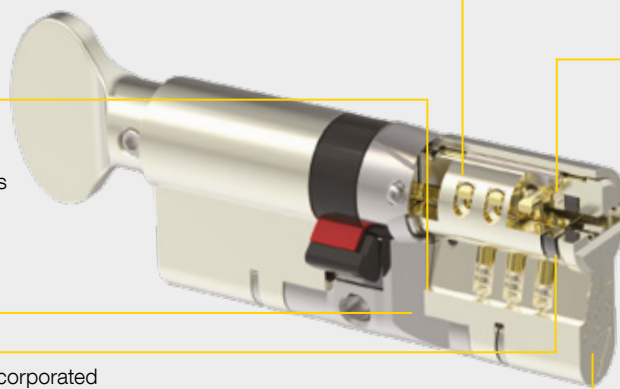

The **Yale Platinum 3 Star Cylinder** is a TS007 3 star kitemarked anti-snap cylinder which has been designed, developed and tested to Yale's exacting standards to deliver high-performance security and deter even the most determined intruders.

Anti-Snap

A small section of the cylinder is sacrificed under attack, leaving the remainder of the cylinder intact and your door safely locked.

Anti-Bump

Specialised side pins provide bump resistance.

Anti-Pick

Unique multi shear-line technology designed to resist lock picking and bumping.

Horizontal Keyway

With reversible flat key for easy key entry.

Inner Strength

The dedicated central bridge delivers unparalleled inner strength to the cylinder providing protection even if the cylinder is attacked from the outside.

Anti-Drill

Hardened steel protection incorporated within the cylinder provides undeniable resistance against drill attacks.

Certified

Approved to TS007:2014 3 star - the highest current certified level.
BSI accredited to KM559658.
Tested to BS EN 1303:2015.

Features

- An anti-snap sacrificial front section
- Anti-pick, anti-bump, anti-pull, anti-drill and anti-screw
- Horizontal keyway
- Supplied with three Yale branded, dimple cut keys as standard
- Stylish Yale reversible key with nylon keybow to allow for easy identification and grip
- BSI-approved re-pinning allows multiple doors to be accessed with a single key
- Available in double and thumb-turn variants
- Available in brass, nickel and black finishes
- Suitable for PVCu, timber and composite doors

Specification

- TS007:2014 3 star accredited
- BS EN 1303:2015 accredited
- Secured by Design approved
- 10-year Mechanical Guarantee
- Lifetime Security Guarantee when used in conjunction with other Yale Hardware*
- BSI accredited to KM559658

1 6 0 0 0 0 C 5 2

For more information on this standard please visit <http://www.dhfonline.org.uk>

Yale Door and Window Solutions

School Street, Willenhall, West Midlands WV13 3PW, UK
T: 01902 366800 F: 01902 369041
www.yaledws.co.uk

THE YALE BRAND, with its unparalleled global reach and range of products, reassures more people in more countries than any other consumer locking solution.

THE ASSA ABLOY GROUP is the world's leading manufacturer and supplier of locking solutions, dedicated to satisfying end-user needs for security, safety and convenience.

© Yale, March 2019

Due to a continuous programme of development the company reserves the right to make alterations without notice. (Products which are not a stocked item will be subject to a longer lead time which needs to be agreed with your Yale representative).

*Terms and conditions apply.