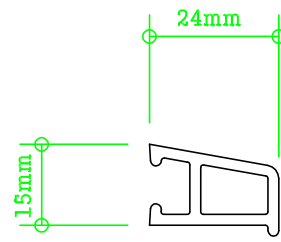

System:	Vertical Slider
Section:	09
Page:	00:04
Date:	Jan 2010
Revision:	

23/02/2012

45mm frame extension 114011
reinforcement 113025

30mm frame extension 114012
reinforcement 113020

15mm frame extension 114025

frame & cill extensions

frame & cill extensions

drip mould end cap 109122
109141

snap-on head drip 109230

32mm snap-on bead 109231

cill frame extensions

cill frame extension 110104

clip in packer 109386

packers & fixings

frame Fixing Bracket 141428
175mm long
200mm long
250mm long

coupling 116005.2

coupling cover 116010

couplings

matrix vertical slider ancillaries