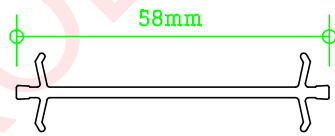

coupling cover 116010

couplings