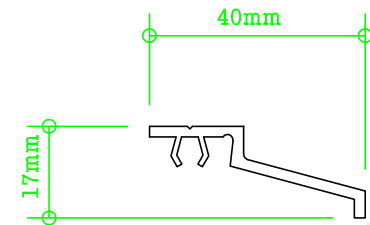

System:	Vertical Slider
Section:	09
Page:	00:04
Date:	Jan 2010
Revision:	

23/02/2012

45mm frame extension 114011
reinforcement 113025

30mm frame extension 114012
reinforcement 113020

15mm frame extension 114025

frame & cill extensions

frame & cill extensions

drip mould end cap 109122
109141

snap-on head drip 109230

32mm snap-on bead 109231

cill frame extensions

cill frame extension 110104

clip in packer 109386

packers & fixings

frame Fixing Bracket 141428
175mm long
200mm long
250mm long

coupling 116005.2

coupling cover 116010

couplings

matrix vertical slider ancillaries