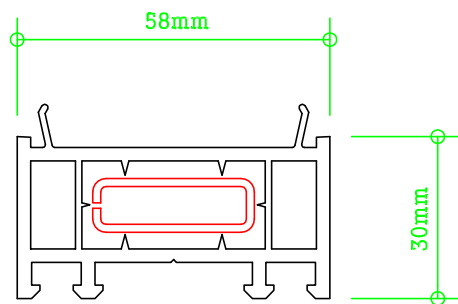

System:	Vertical Slider
Section:	09
Page:	00:04
Date:	Jan 2010
Revision:	

23/02/2012

45mm frame extension 114011
reinforcement 113025

30mm frame extension 114012
reinforcement 113020

15mm frame extension 114025

frame & cill extensions

frame & cill extensions

drip mould end cap 109122
109141

snap-on head drip 109230

32mm snap-on bead 109231

cill frame extensions

cill frame extension 110104

clip in packer 109386

packers & fixings

frame Fixing Bracket 141428
175mm long
200mm long
250mm long

coupling 116005.2

coupling cover 116010

couplings

matrix vertical slider ancillaries