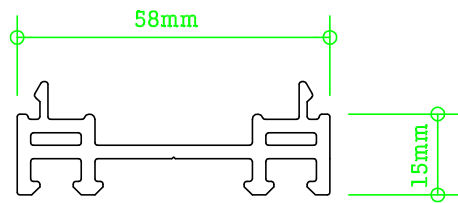

System:	Vertical Slider
Section:	09
Page:	00:04
Date:	Jan 2010
Revision:	

23/02/2012

45mm frame extension 114011
reinforcement 113025

30mm frame extension 114012
reinforcement 113020

15mm frame extension 114025

frame & cill extensions

frame & cill extensions

drip mould end cap 109122
109141

snap-on head drip 109230

32mm snap-on bead 109231

cill frame extensions

cill frame extension 110104

clip in packer 109386