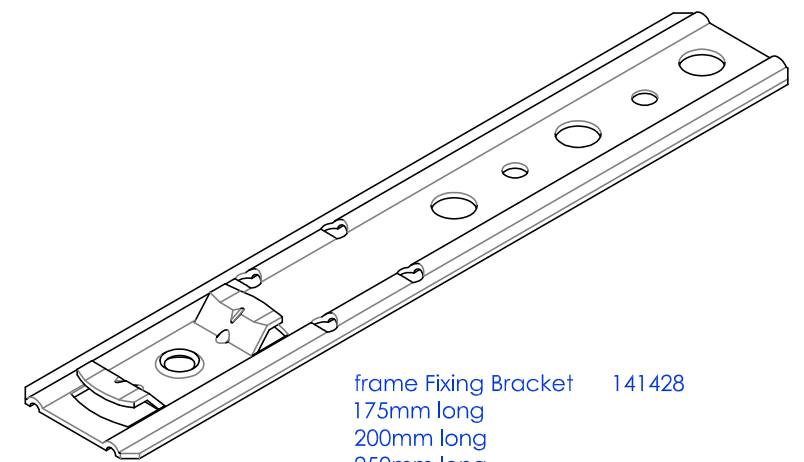

frame & cill extensions

frame & cill extensions

drip mould end cap 109122
109141

snap-on head drip 109230

32mm snap-on bead 109231

cill frame extensions

cill frame extension 110104

clip in packer 109386

packers & fixings

frame Fixing Bracket 141428
175mm long
200mm long
250mm long

coupling 116005.2

coupling cover 116010

couplings

matrix vertical slider ancillaries