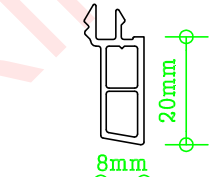

frame & cill extensions

frame & cill extensions

drip mould end cap 109122
109141

snap-on head drip 109230

32mm snap-on bead 109231

cill frame extensions

cill frame extension 110104

clip in packer 109386

packers & fixings

frame Fixing Bracket 141428
175mm long
200mm long
250mm long

coupling 116005.2

coupling cover 116010

couplings

matrix vertical slider ancillaries