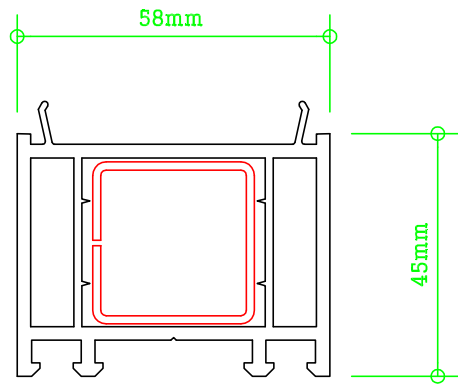

System:	Vertical Slider
Section:	09
Page:	00:04
Date:	Jan 2010
Revision:	

23/02/2012

45mm frame extension 114011
reinforcement 113025

30mm frame extension 114012
reinforcement 113020

15mm frame extension 114025

frame & cill extensions

frame & cill extensions

drip mould end cap 109122
109141

snap-on head drip 109230

32mm snap-on bead 109231

cill frame extensions

cill frame extension 110104

clip in packer 109386

packers & fixings

frame Fixing Bracket 141428
175mm long
200mm long
250mm long

coupling 116005.2

coupling cover 116010

couplings

matrix vertical slider ancillaries