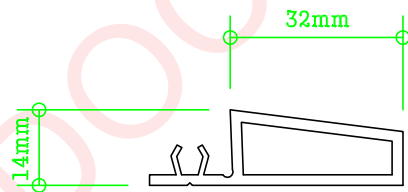

frame & cill extensions

frame & cill extensions

drip mould end cap 109122
109141

snap-on head drip 109230

32mm snap-on bead 109231

cill frame extensions

cill frame extension 110104

clip in packer 109386