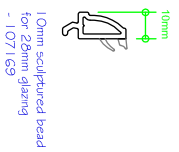

System:	Sliding Patio
Section:	10
Page:	000-02
Date:	Feb 2011
Revision:	000-02

outer frames

false mullion

sashes

beads

Midrail

ancillaries

gaskets

matrix sliding patio door profile chart

note: NFB denotes lines for the ordering of folded profiles on white.