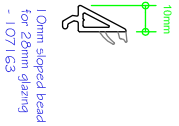

System:	Sliding Patio
Section:	10
Page:	000-02
Date:	Feb 2011
Revision:	000-02

outer frames

false mullion

sashes

beads

Midrail

ancillaries

gaskets

matrix sliding patio door profile chart

note: NFB denotes lines for the ordering of folded profiles on white.